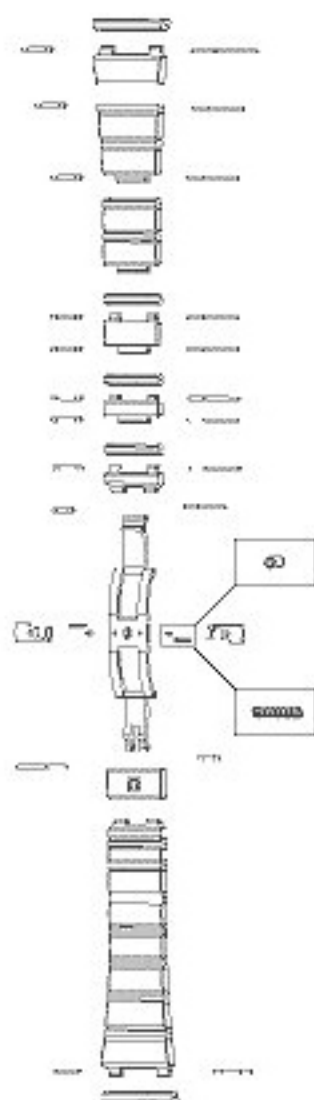

# Omega 1654ST937

1/2 STEEL LINK	Ref: 115ST1653
BRA.STRAND STEEL	Ref: 119ST1654
BRACELET PIPE (2x)	Ref: 201ST1006
BRACELET PIPE (2x)	Ref: 201ST1007
DECOR BETW. LINK	Ref: 189ST0122
DECOR BETW. LINK	Ref: 189ST0117
DECOR BETW. LINK	Ref: 189ST0121
DECOR BETW. LINK	Ref: 189ST0123
PIN (2x)	Ref: 128ST9946
PIN	Ref: 128ST9945
PIN	Ref: 128ST9944
PIN	Ref: 128ST9942
PIN	Ref: 128ST9948
SCREW (2x)	Ref: 124ST3274
SEEL UNDERPIECE	Ref: 035ST1654937
SPRING (2x)	Ref: 085ST0058
STEEL BRACELET PIPE (2x)	Ref: 201ST1005
STEEL COVER - 18CT.3N GOI	Ref: 116DB1653
STEEL END-LINK 1654	Ref: 026ST937
STEEL GOLD CLASP 3N	Ref: 117DB1654937
STEEL LINK (3x)	Ref: 114ST1653
STEEL LINK (COVER)	Ref: 118ST1653